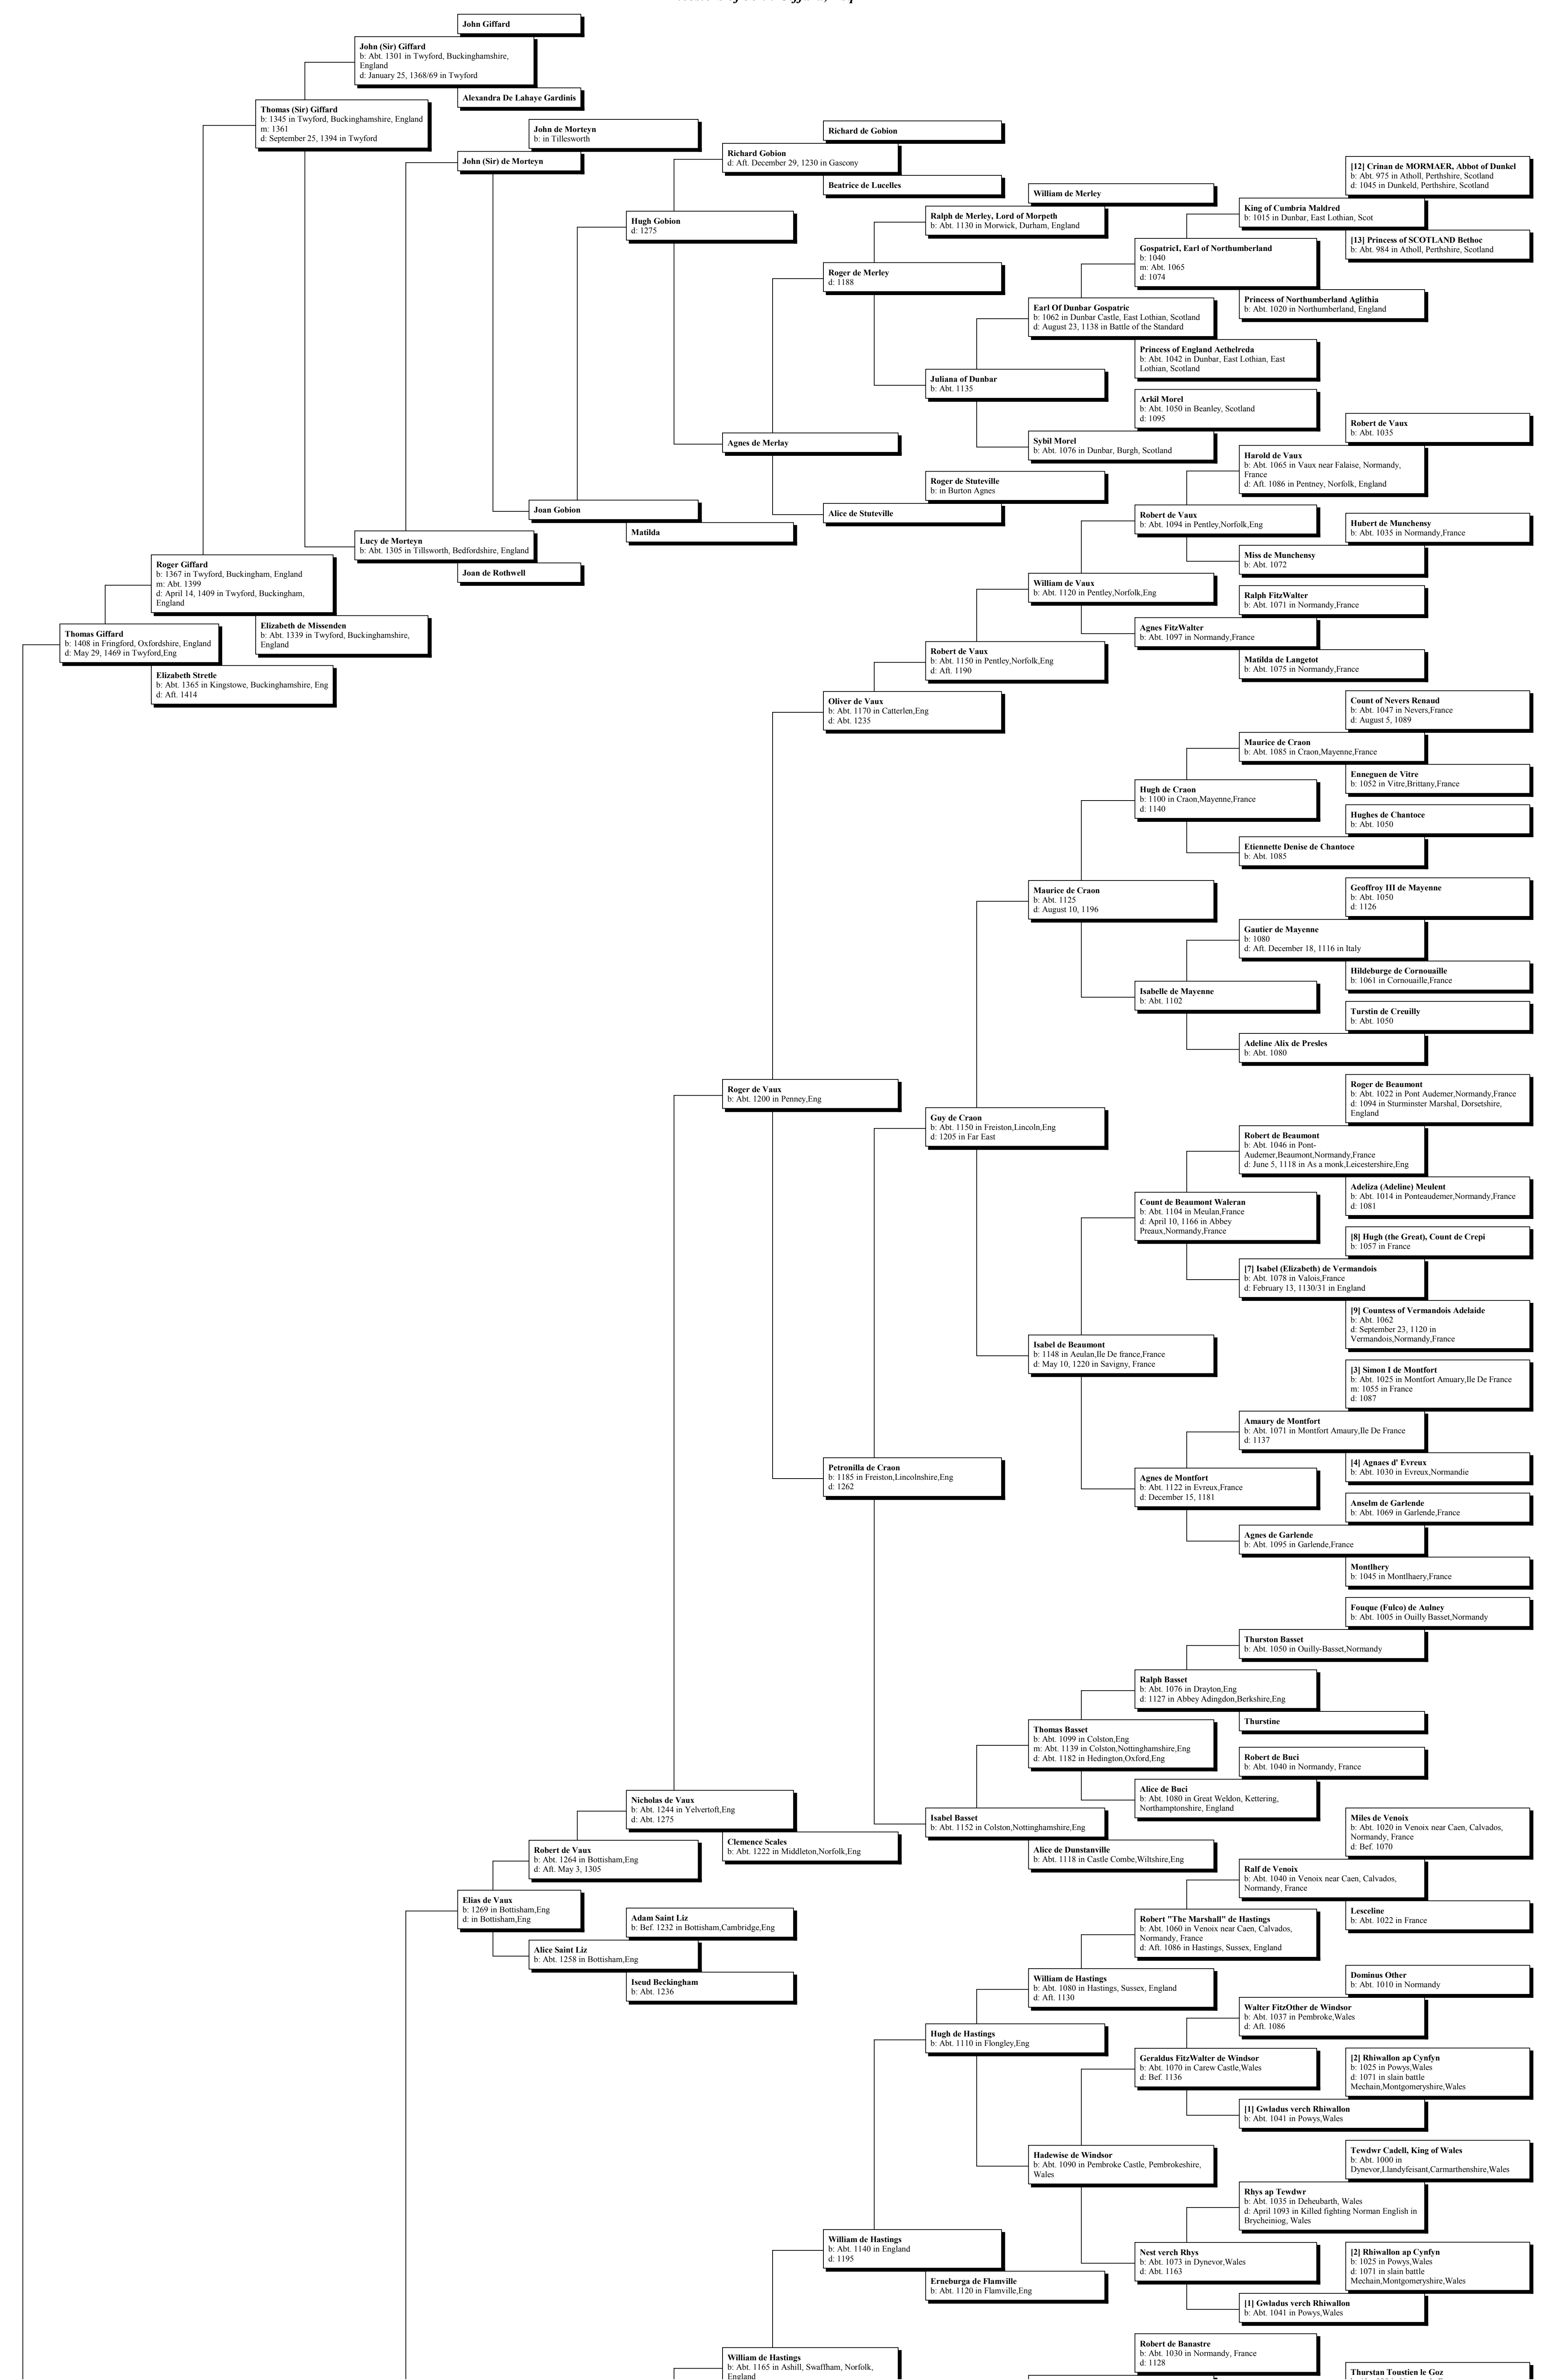

Ancestors of John Giffard, Esq

John Giffard, Eng  
b. 1411 in Tewford, England  
m. Ak. 1440  
d. September 23, 1506 in Tewford

William de Vaux  
b. Abt. 1296 in Bortham, Eng.

John de Havering  
b. 1200 in Ashill, Swaffham, Norfolk, England

Earl of Huntingdon David  
b. Abt. 1144 in York, Eng.  
m. Aeneas 26, 1190

141 William De Warrenne, 1st Earl of Surrey